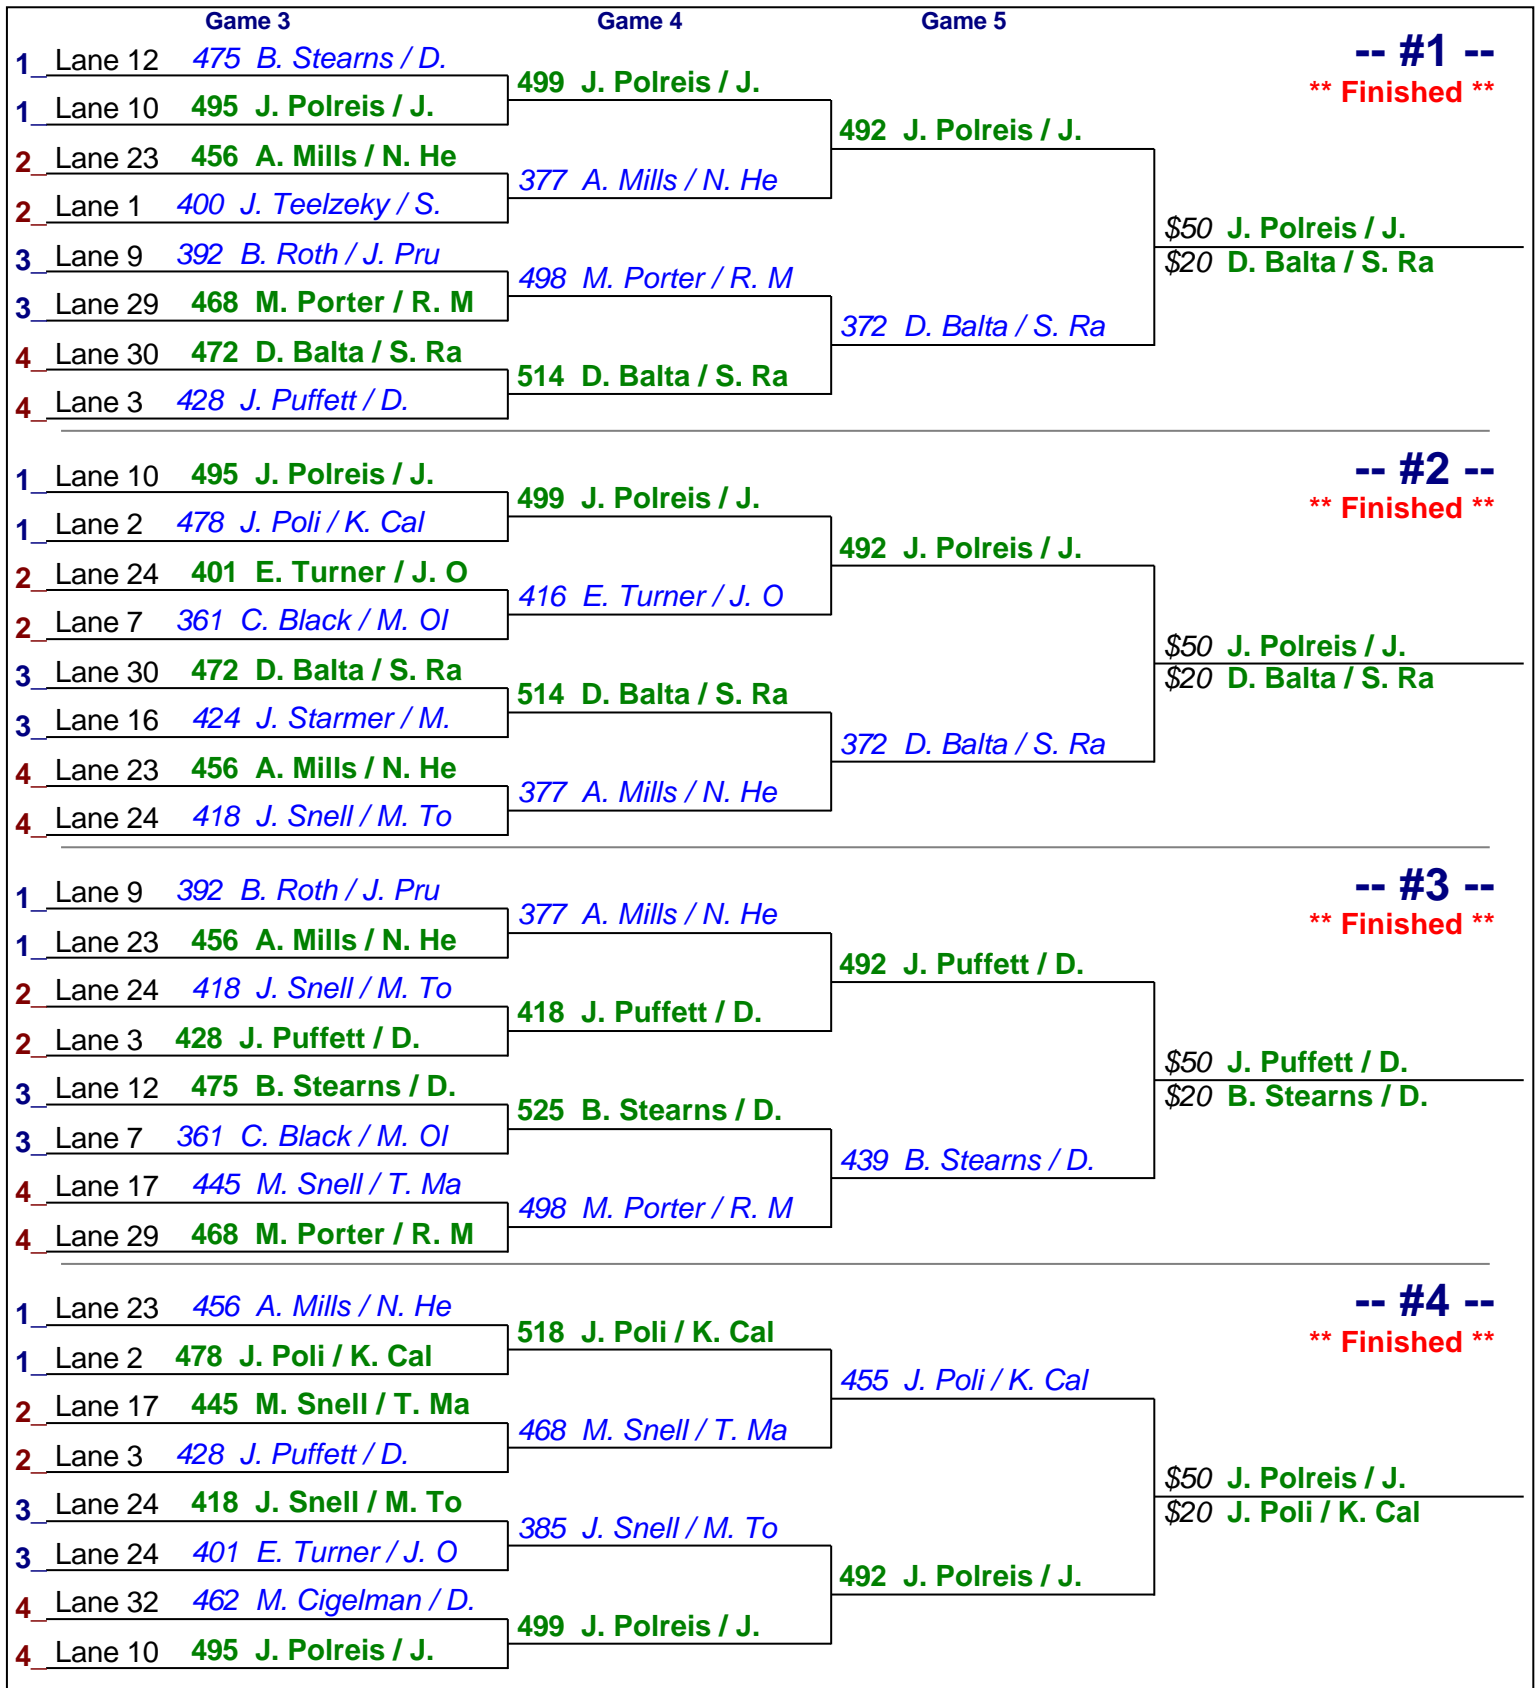

Bracket Diagrams

Saturday 10:00 am

$10 Team Brackets - Session 9 - Scratch