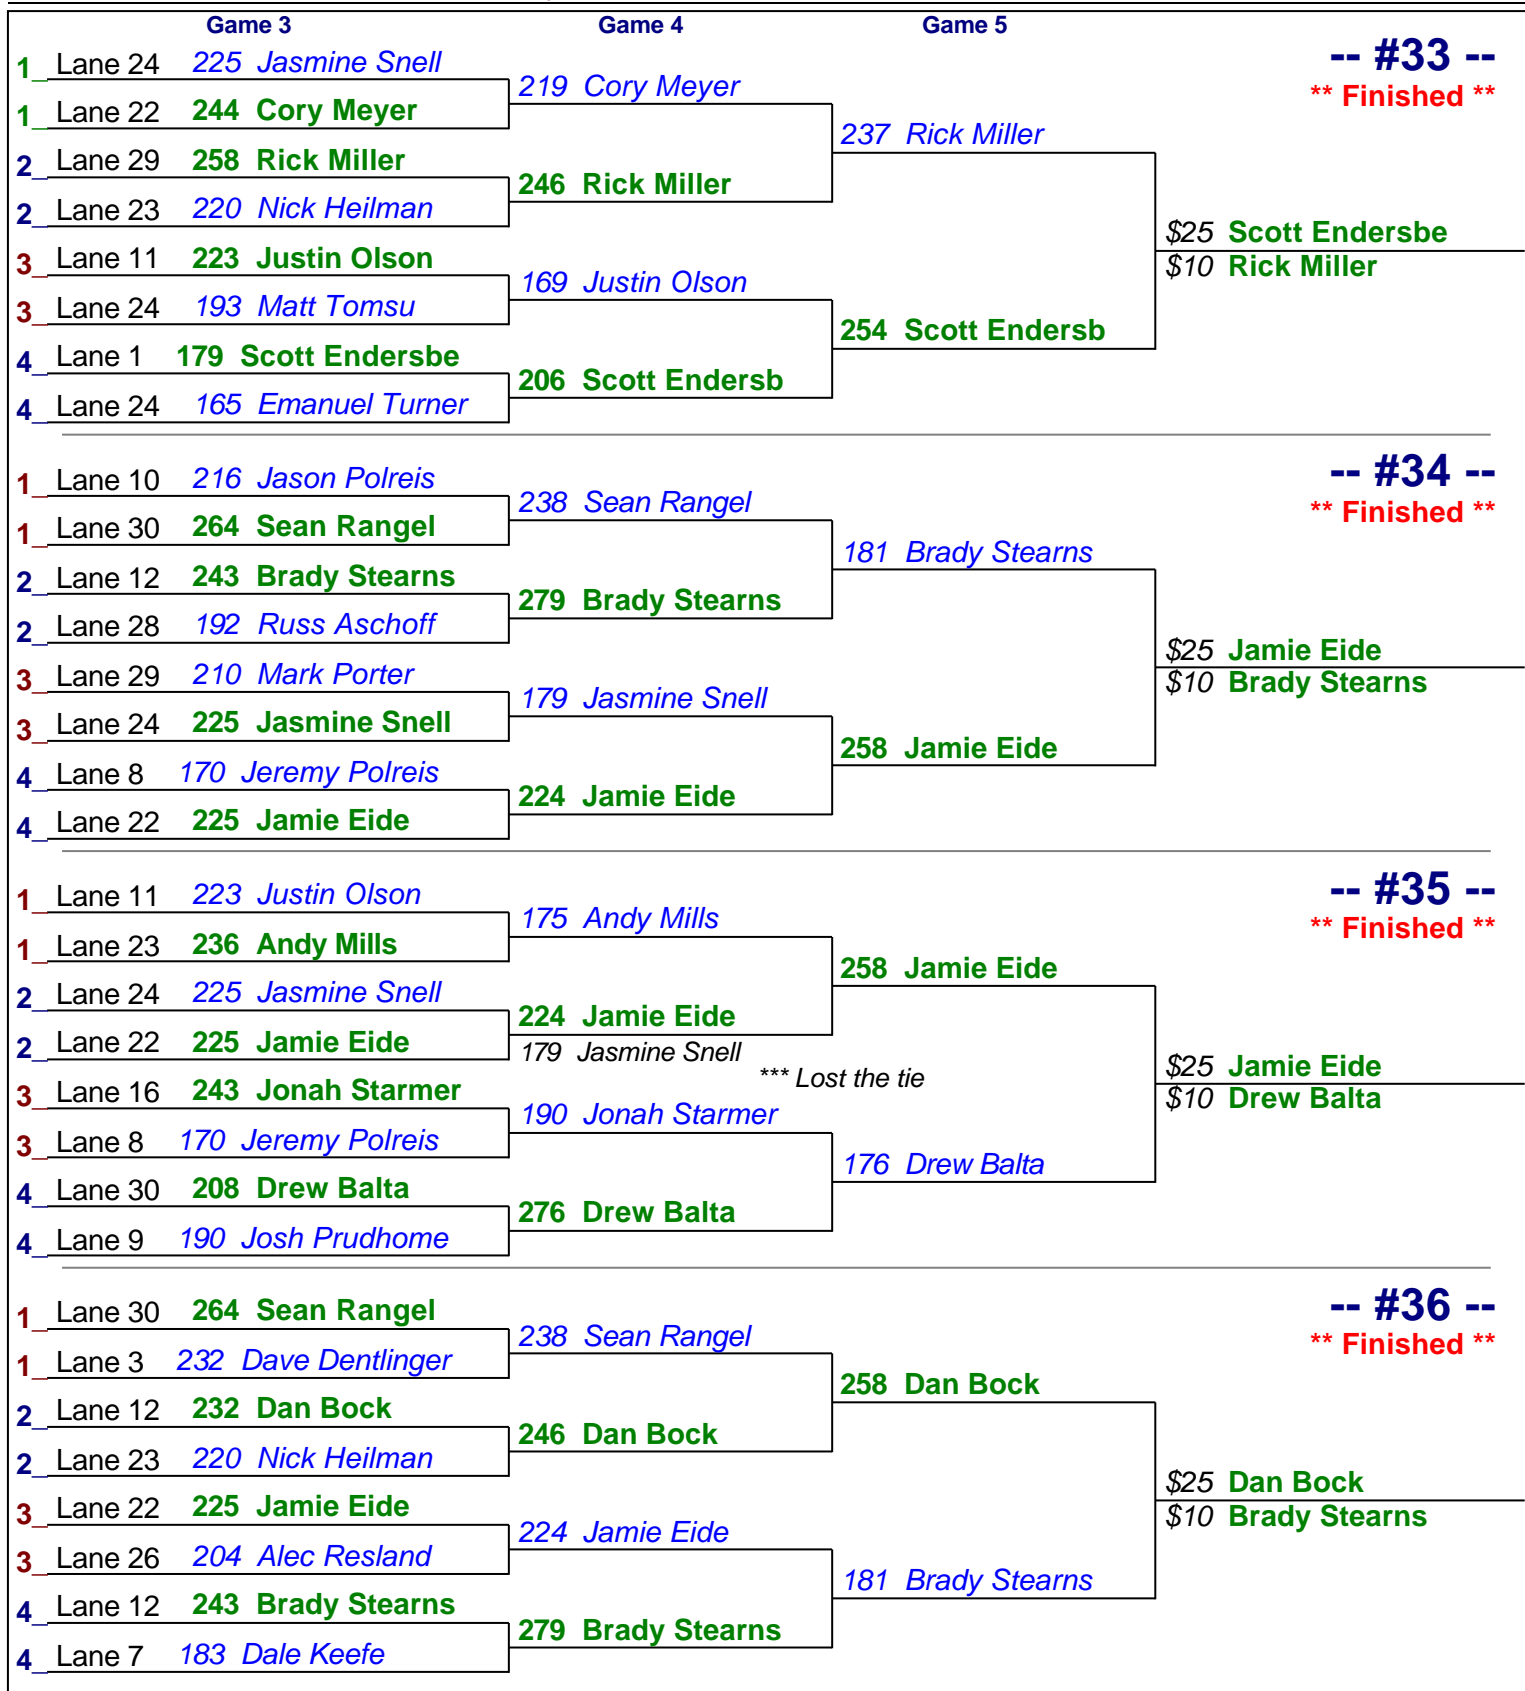

$5 Brackets - Session 3 - Scratch