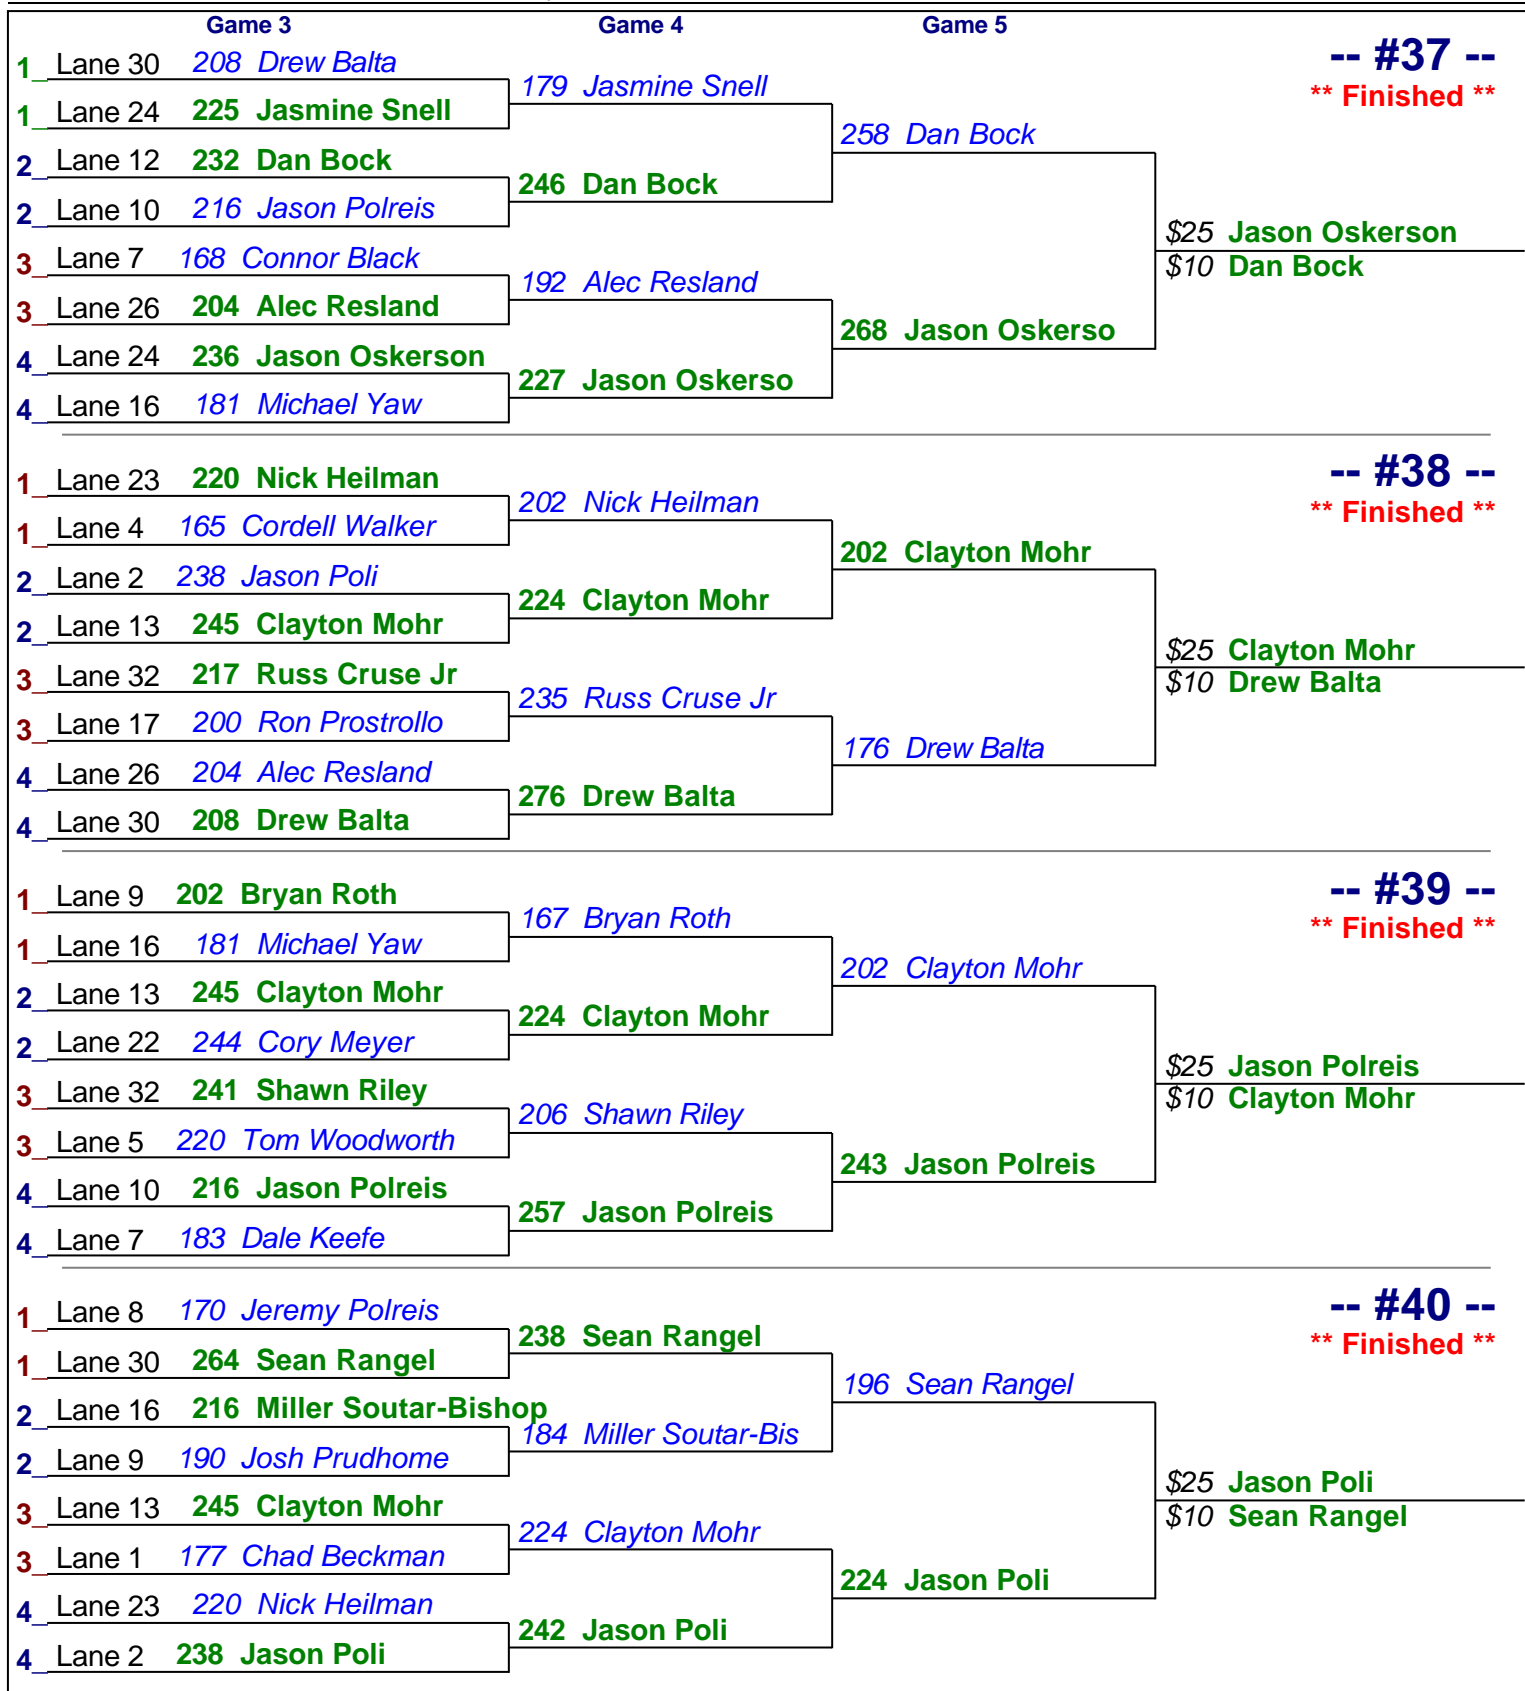

$5 Brackets - Session 3 - Scratch